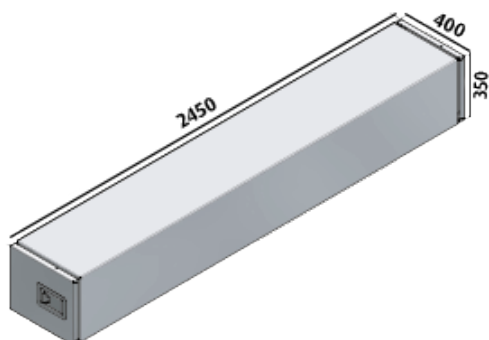

# BEVOBOX™ TUNNEL BOX

Tunnel box mix  
3 mm alu. body/stainless steel door  
L400 x H350 x D2450 mm  
Art. no.: 583760

Bracket for tunnel boxes  
Art. no.: 583114

Tunnel box mix  
3 mm alu. body/stainless steel door  
L600 x H300 x D2450 mm  
Art. no.: 583761

Bracket for tunnel boxes  
Art. no.: 583116

Tunnel box mix  
3 mm alu. body/stainless steel door  
L600 x H600 x D2450 mm  
Art. no.: 583762

Bracket for tunnel boxes  
Art. no.: 583114

End set for flexible shelf  
For depths 500+600 mm, galvanised  
Art. no.: 687202

Flexible shelf  
430 x 500-800 mm, galvanised  
Art. no.: 687204

Storage tray  
Galvanised  
L600 x H300 x D2400 mm  
Art. no.: 595123