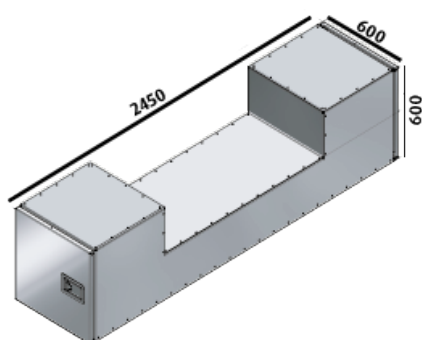

# BEVOBOX™ TUNNEL BOX

Tunnel box mix  
3 mm alu. body/stainless steel door  
L400 x H350 x D2450 mm  
Art. no.: 583760

Bracket for tunnel boxes  
Art. no.: 583114

Tunnel box mix  
3 mm alu. body/stainless steel door  
L600 x H300 x D2450 mm  
Art. no.: 583761

Bracket for tunnel boxes  
Art. no.: 583116

Tunnel box mix  
3 mm alu. body/stainless steel door  
L600 x H600 x D2450 mm  
Art. no.: 583762

Bracket for tunnel boxes  
Art. no.: 583114

End set for flexible shelf  
For depths 500+600 mm, galvanised  
Art. no.: 687202

Flexible shelf  
430 x 500-800 mm, galvanised  
Art. no.: 687204

Storage tray  
Galvanised  
L600 x H300 x D2400 mm  
Art. no.: 595123