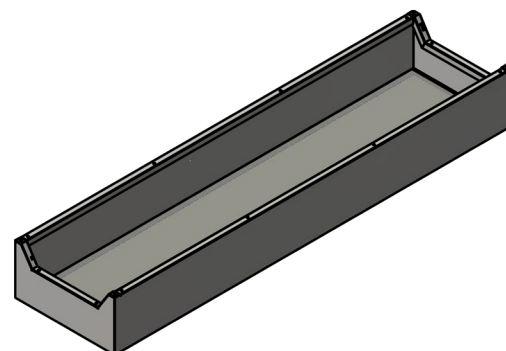

# BEVOBOX™ TUNNEL BOX

Tunnel box mix  
3 mm alu. body/stainless steel door  
L400 x H350 x D2450 mm  
Art. no.: 583760

Bracket for tunnel boxes  
Art. no.: 583114

Tunnel box mix  
3 mm alu. body/stainless steel door  
L600 x H300 x D2450 mm  
Art. no.: 583761

Bracket for tunnel boxes  
Art. no.: 583116

Tunnel box mix  
3 mm alu. body/stainless steel door  
L600 x H600 x D2450 mm  
Art. no.: 583762

Bracket for tunnel boxes  
Art. no.: 583114

End set for flexible shelf  
For depths 500+600 mm, galvanised  
Art. no.: 687202

Flexible shelf  
430 x 500-800 mm, galvanised  
Art. no.: 687204

Storage tray  
Galvanised  
L600 x H300 x D2400 mm  
Art. no.: 595123