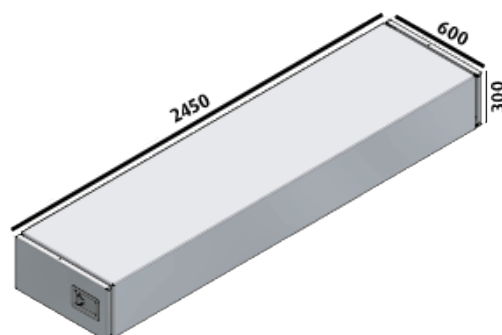

# BEVOBOX™ TUNNEL BOX

Tunnel box mix  
3 mm alu. body/stainless steel door  
L400 x H350 x D2450 mm  
Art. no.: 583760

Bracket for tunnel boxes  
Art. no.: 583114

Tunnel box mix  
3 mm alu. body/stainless steel door  
L600 x H300 x D2450 mm  
Art. no.: 583761

Bracket for tunnel boxes  
Art. no.: 583116

Tunnel box mix  
3 mm alu. body/stainless steel door  
L600 x H600 x D2450 mm  
Art. no.: 583762

Bracket for tunnel boxes  
Art. no.: 583114

End set for flexible shelf  
For depths 500+600 mm, galvanised  
Art. no.: 687202

Flexible shelf  
430 x 500-800 mm, galvanised  
Art. no.: 687204

Storage tray  
Galvanised  
L600 x H300 x D2400 mm  
Art. no.: 595123