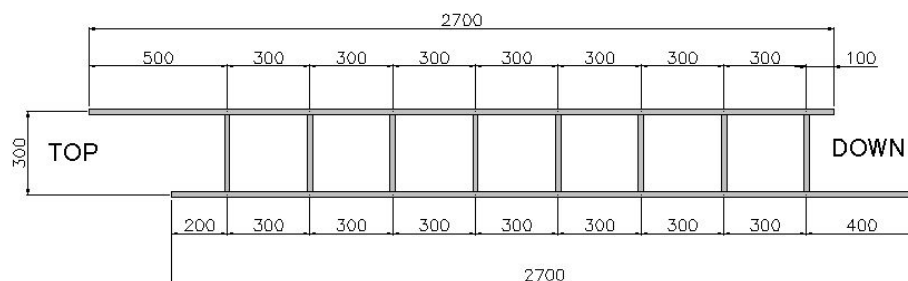

TRUCK LADDERS

- in aluminum

- Complete with push button lock.
- A new and unique concept in truck ladders.
- Changes from a small device to a ladder, that is easy to use, in a few seconds.
- When the ladder is closed and locked, vandalism is easier avoided.
- The ladder can be mounted on the cab.
- With this solution, cleaning will be easier.
- Several ways to fasten the ladder.
- Available for interior and exterior use.
- On request, the ladder will be available in various lengths and widths.

Aluminum ladder with lock 2100 mm.

Item no. 345025

Aluminum ladder with lock 2400 mm.

Item no. 345026

Aluminum ladder with lock 2700 mm.

Item no. 345027

A/S BEVOLA
 Huginsvej 22
 DK - 4100 Ringsted
 Phone: +45 57 66 00 00