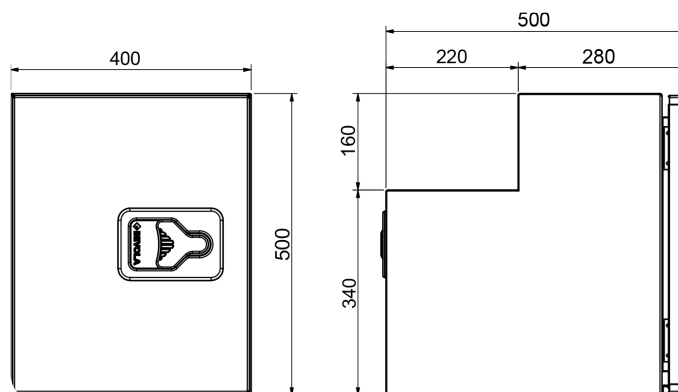

# BEVOBOX™ MIX UNDER THE CAB

For mounting under the cab in the right side.

- 1,5 mm stainless glossy door
- With venting
- Door with cylinder lock
- 2 mm seawater resistant aluminium

Art. nr.	Door	L x H x D (mm)
583790	Left hinged	400 x 500/340 x 500/280