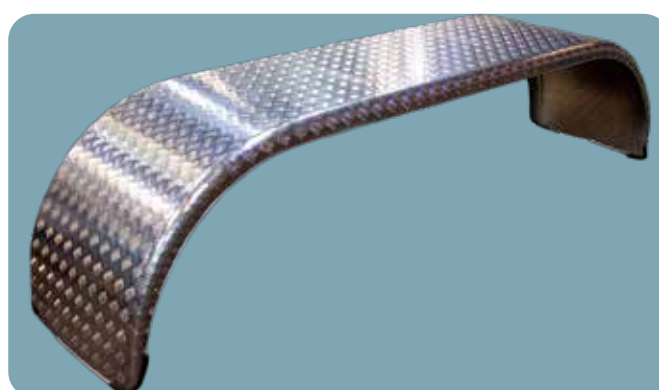

# ALUMINIUM MUDGUARDS

BEVOLA once again expands its aluminium mudguard programme.

This rolled, cheker-plated mudguard is the newest member of the family.

- The mudguards stand out with a radius of 650mm compared to the traditional mudguards
- Fitted edges
- 650mm radius
- Standardised design

Art. No.	Length (mm)	Height (mm)	Depth (mm)
698290	1400	650	650
698291 (Boggie)	2700	650	650
698292 (Triple)	4000	650	650

JANUARY 2021