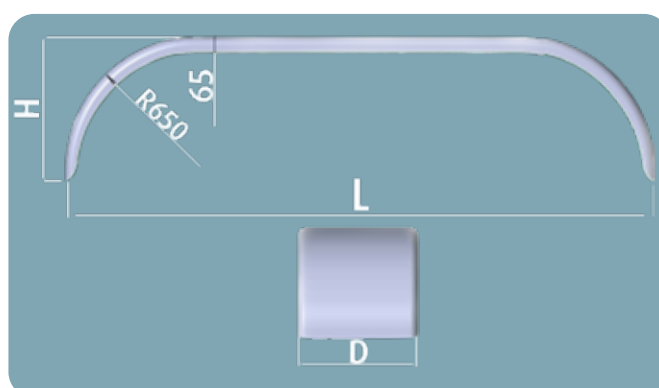

# ALUMINIUM MUDGUARDS

BEVOLA once again expands its aluminium mudguard programme.

This rolled, cheker-plated mudguard is the newest member of the family.

- The mudguards stand out with a radius of 650mm compared to the traditional mudguards
- Fitted edges
- 650mm radius
- Standardised design

Art. No.	Length (mm)	Height (mm)	Depth (mm)
698290	1400	650	650
698291 (Boggie)	2700	650	650
698292 (Triple)	4000	650	650

JANUARY 2021